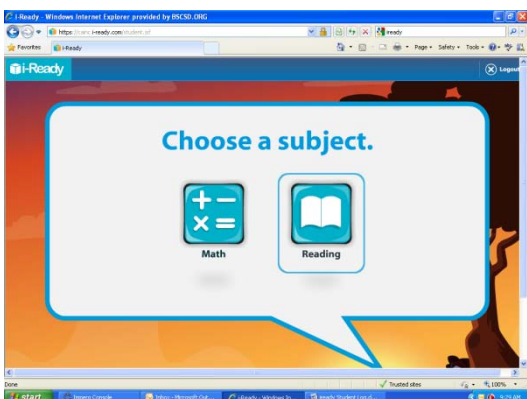

Student Log-On Instructions

Go to: www.i-ready.com

Click on **Log in now!**

1. This user log-in screen will appear

Username: student's last name and first 2 letters of first name Ex: smithjo

Password: student's ID number

Please select **New York**

Click on **Go**

2. Click on **Math** or **Reading**