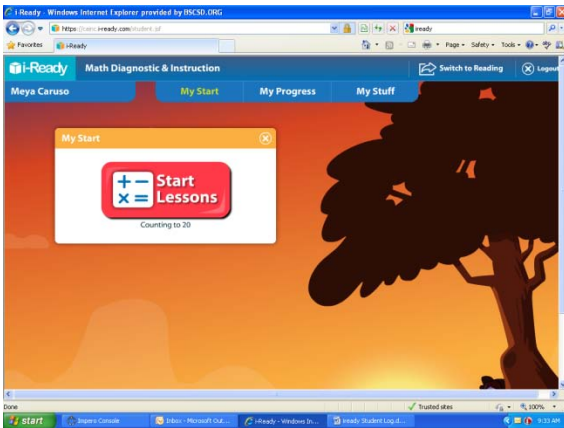

3. Click on **Start Lessons**