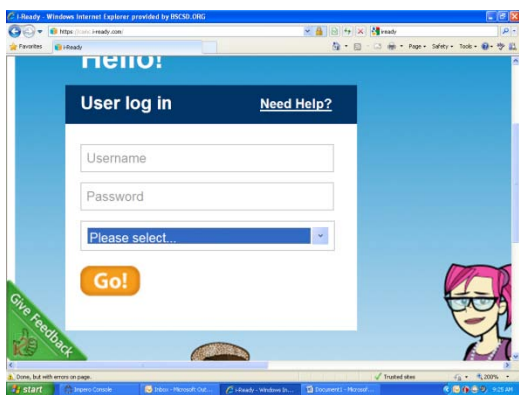

Student Log-On Instructions

Go to: www.i-ready.com

Click on **Log in now!**

1. This user log-in screen will appear

Username: student's last name and first 2 letters of first name Ex: smithjo

Password: student's ID number